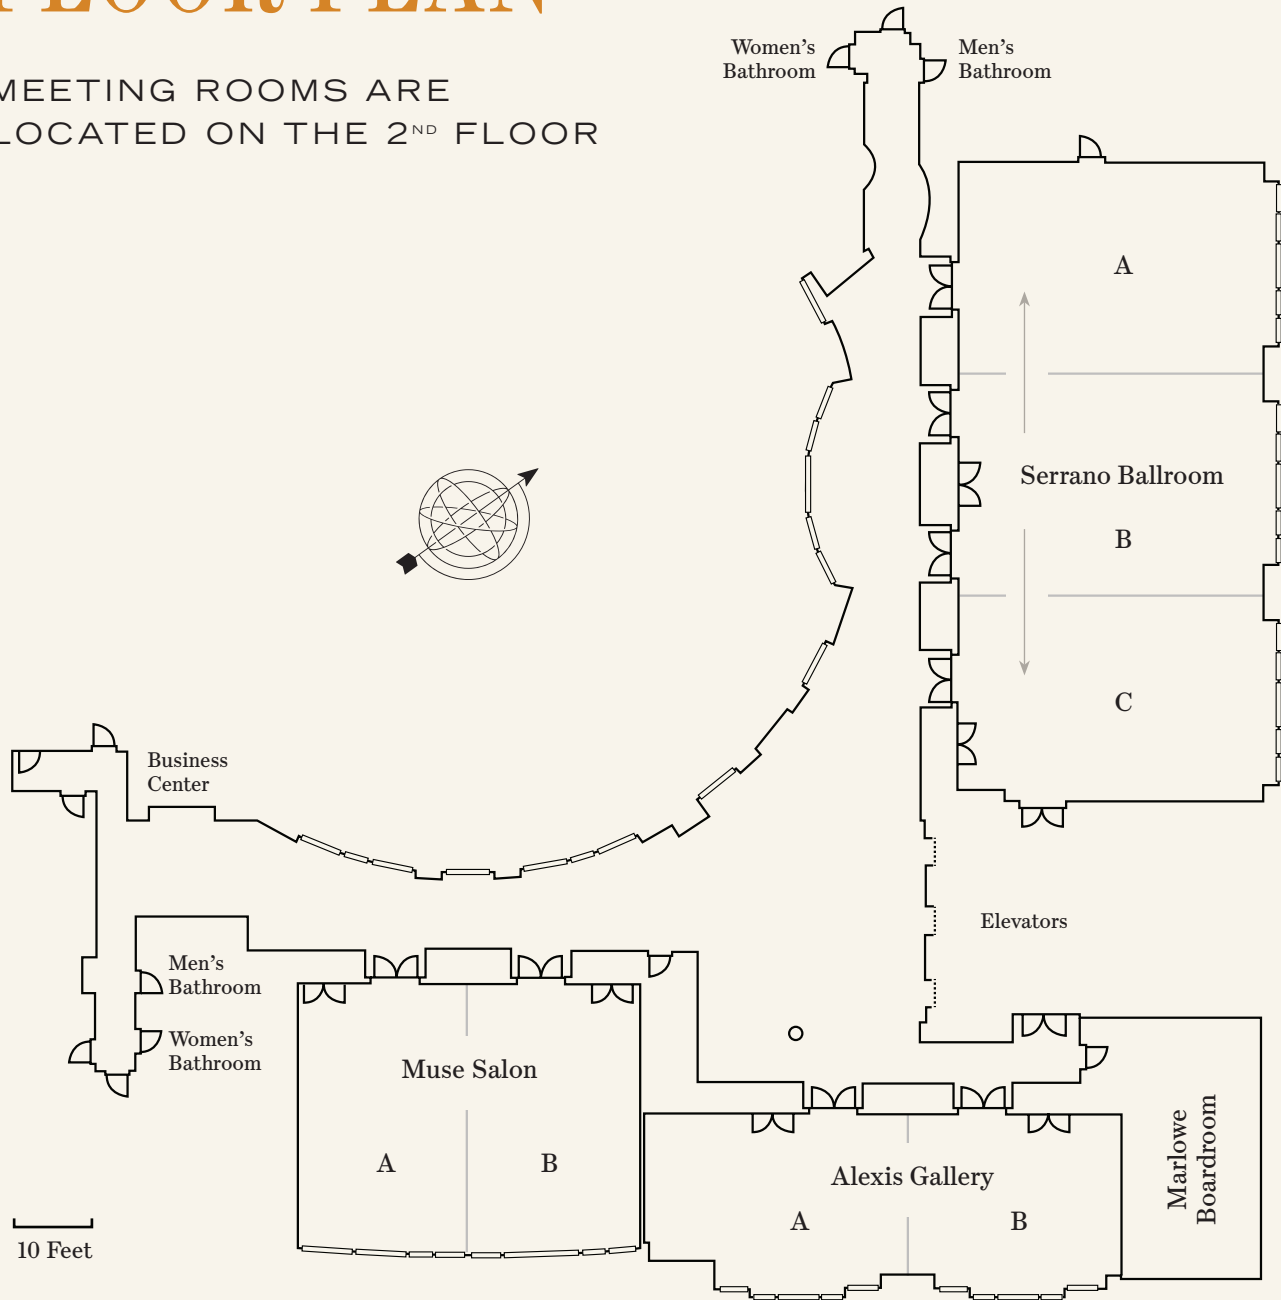

# EVENT SPACE FLOOR PLAN

MEETING ROOMS ARE  
LOCATED ON THE 2<sup>ND</sup> FLOOR

KIMPTON

*MARLOWE*

HOTEL